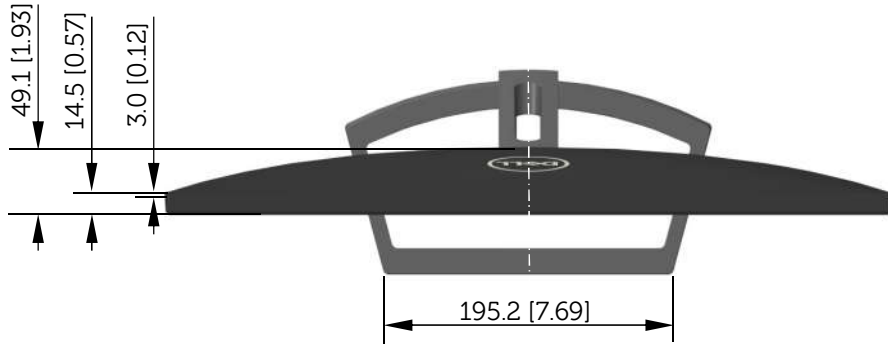

# S2218H / S2218M Outline Dimension

Unit: mm (inch)  
 Dimension: Nominal  
 Scale: Not to scale

Back view of Monitor without stand

S2318H / S2318HX / S2318HN / S2318NX / S2318M Outline Dimension

Unit: mm (inch)  
 Dimension: Nominal  
 Scale: Not to scale

Back view of Monitor without stand